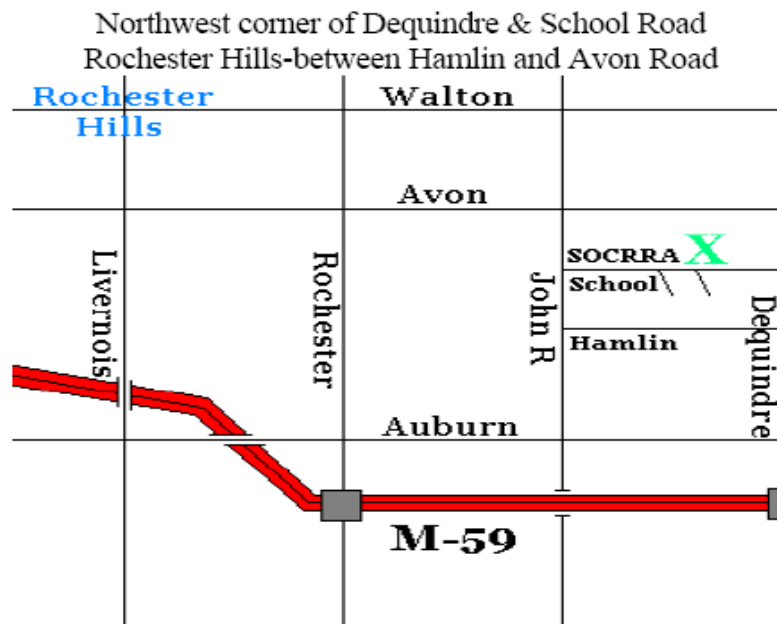

Berkley • Beverly Hills • Birmingham • Clawson • Ferndale • Hazel Park • Huntington Woods • Lathrup Village • Oak Park • Pleasant Ridge • Royal Oak • Troy

Screened & cured garden compost humus!  
Made from grass, leaves & woodchips by the  
Southeastern Oakland County Resource Recovery Authority  
(SOCRRA)

**Saturdays:** Closed effective July 4, 2009.

*SOCRRA's Yard Waste Compost Site at 1741 School Road*

Useful as a soil amendment throughout the landscape—including lawns, trees, shrubs, vegetable gardens and flower beds. For compost nutrient and compost quality data, contact [mczuprenski@socrra.org](mailto:mczuprenski@socrra.org)